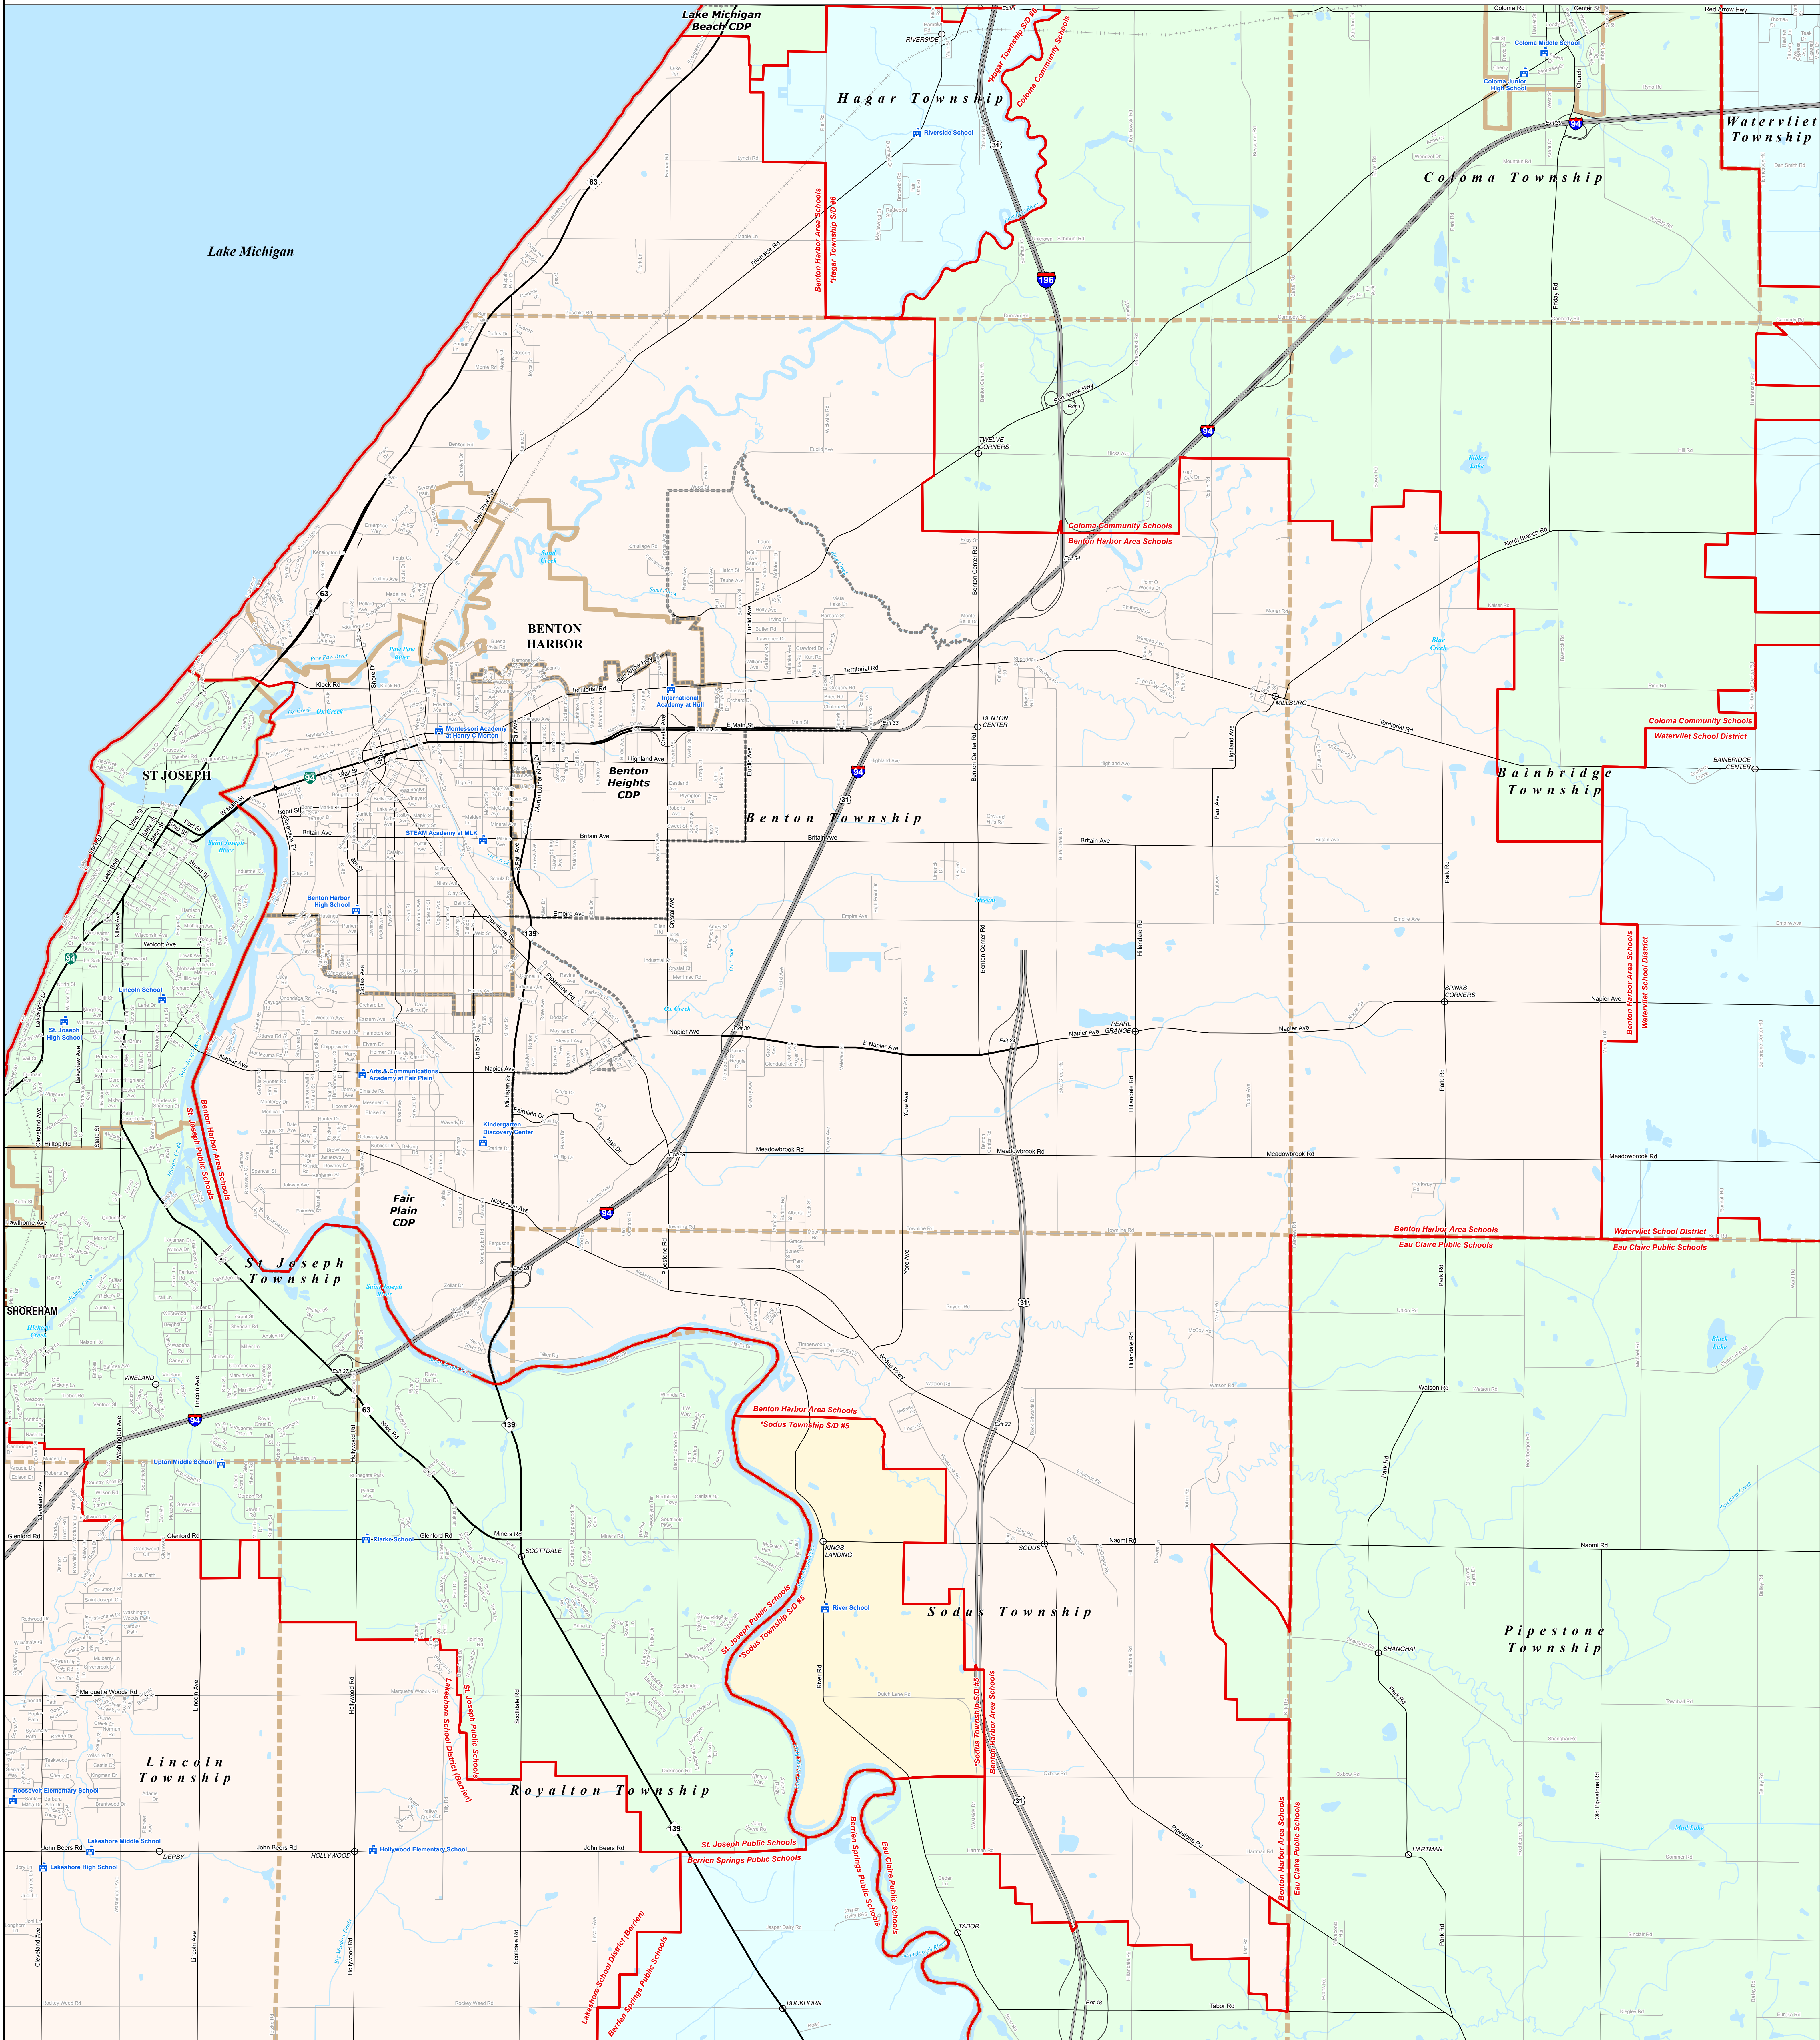

BENTON HARBOR AREA SCHOOLS

Berrien RESA

0 0.25 0.5 1 Miles

*Note: Non K-12 School Districts identified with Asterisk (*) in Name

11/14/13

Legend	
School District	Unincorporated Place
County	Railroad
City	Water Feature
Township	River, Stream, or Drain
Village	Freeway
Census Designated Place	Highway
	Primary Road
	Local Road

Source: Michigan Geographic Framework, v13a